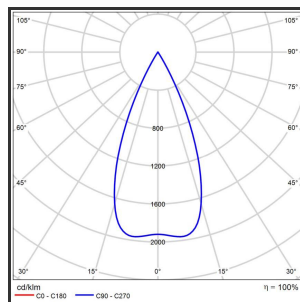

# HELI ARGUS 108

Aluminium Goud blinkend 3000K/CRI90 48° Dali

Beamangle	48°	IP	IP33
CIE Flux Codes	99 99 100 100 100	Kleur	Aluminium
Colour Deviation (SDCM)	3 sdcM	Kleur 2	Blinkend Goud
Colour Temperature	3000K	Led type	SMD
CRI	>90	Lumen Maintenance	L80B50 bij 100.000
Dim	Dali	Lumen/W	135lm/W
Dimensions	1080x35x35	Luminous flux of luminaire	1000lm
ENEC	Ja	Material Housing	Aluminium
Energy Efficiency Class	D	Material Lens/Reflector/Diffusor	PMMA
Forward Voltage	30V	Max. connected Load	2x5W
Frequency	50-60Hz	Mounting Type	Track
Glow Wire Test	650°C	PF	0,95
IK	07	Protection Class	I
Input current	650mA	UGR	<16
		Voltage	220-240V