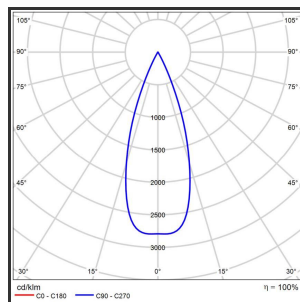

# HELI ARGUS 108

Goud blinkend Powdercoated Grey 3000K/CRI90 34° Dali

Beamangle	34°	IP	IP33
CIE Flux Codes	99 99 100 100 100	Kleur	Aluminium
Colour Deviation (SDCM)	3 sdcM	Kleur 2	Blinkend Goud
Colour Temperature	3000K	Led type	SMD
CRI	>90	Lumen Maintenance	L80B50 bij 100.000
Dim	Dali	Lumen/W	135lm/W
Dimensions	1080x35x35	Luminous flux of luminaire	1000lm
ENEC	Ja	Material Housing	Aluminium
Energy Efficiency Class	D	Material Lens/Reflector/Diffusor	PMMA
Forward Voltage	30V	Max. connected Load	2x5W
Frequency	50-60Hz	Mounting Type	Track
Glow Wire Test	650°C	PF	0,95
IK	07	Protection Class	I
Input current	650mA	UGR	<16
		Voltage	220-240V