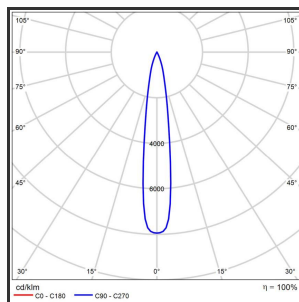

# HELI ARGUS 108

Aluminium Goud blinkend 3000K/CRI90 12° on/off

Beamangle	12°	IP	IP33
CIE Flux Codes	99 99 100 100 100	Kleur	Aluminium
Colour Deviation (SDCM)	3 sdcM	Kleur 2	Blinkend Goud
Colour Temperature	3000K	Led type	SMD
CRI	>90	Lumen Maintenance	L80B50 bij 100.000
Dim	Nee	Lumen/W	135lm/W
Dimensions	1080x35x35	Luminous flux of luminaire	1000lm
ENEC	Ja	Material Housing	Aluminium
Energy Efficiency Class	D	Material Lens/Reflector/Diffusor	PMMA
Forward Voltage	30V	Max. connected Load	2x5W
Frequency	50-60Hz	Mounting Type	Track
Glow Wire Test	650°C	PF	0,95
IK	07	Protection Class	I
Input current	650mA	UGR	<16
		Voltage	220-240V