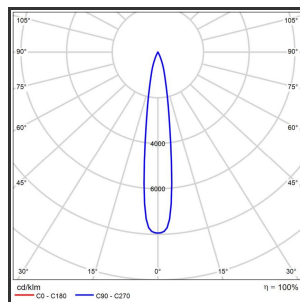

# HELI ARGUS 108

Goud blinkend Powdercoated Grey 3000K/CRI90 12° on/off

Beamangle	12°	IP	IP33
CIE Flux Codes	99 99 100 100 100	Kleur	Aluminium
Colour Deviation (SDCM)	3 sdcM	Kleur 2	Blinkend Goud
Colour Temperature	3000K	Led type	SMD
CRI	>90	Lumen Maintenance	L80B50 bij 100.000
Dim	Nee	Lumen/W	135lm/W
Dimensions	1080x35x35	Luminous flux of luminaire	1000lm
ENEC	Ja	Material Housing	Aluminium
Energy Efficiency Class	D	Material Lens/Reflector/Diffusor	PMMA
Forward Voltage	30V	Max. connected Load	2x5W
Frequency	50-60Hz	Mounting Type	Track
Glow Wire Test	650°C	PF	0,95
IK	07	Protection Class	I
Input current	650mA	UGR	<16
		Voltage	220-240V