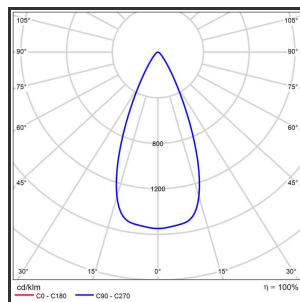

HELI OCULI 108

Goud blinkend 9005 3000K/CR180 45° Dali

Beamangle	45°	IP	IP33
CIE Flux Codes	99 99 100 100 100	Kleur	RAL9005
Colour Deviation (SDCM)	3 sdcM	Kleur 2	Blinkend Goud
Colour Temperature	3000K	Led type	SMD
CRI	>90	Lumen Maintenance	L80B50 bij 100.000
Dim	Dali	Lumen/W	135lm/W
Dimensions	1080x35x35	Luminous flux of luminaire	1000lm
ENEC	Ja	Material Housing	Aluminium
Energy Efficiency Class	D	Material Lens/Reflector/Diffusor	PMMA
Forward Voltage	30V	Max. connected Load	2x5W
Frequency	50-60Hz	Mounting Type	Track
Glow Wire Test	650°C	PF	0,98
IK	07	Protection Class	I
Input current	350mA	UGR	<16
		Voltage	220-240V