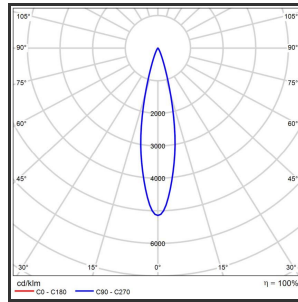

HELI OCULI 108

9005 Goud blinkend 3000K/CR180 25° Dali

Beamangle	25°	IP	IP33
CIE Flux Codes	99 99 100 100 100	Kleur	RAL9005
Colour Deviation (SDCM)	3 sdcM	Kleur 2	Blinkend Goud
Colour Temperature	3000K	Led type	SMD
CRI	>90	Lumen Maintenance	L80B50 bij 100.000
Dim	Dali	Lumen/W	135lm/W
Dimensions	1080x35x35	Luminous flux of luminaire	1000lm
ENEC	Ja	Material Housing	Aluminium
Energy Efficiency Class	D	Material Lens/Reflector/Diffusor	PMMA
Forward Voltage	30V	Max. connected Load	2x5W
Frequency	50-60Hz	Mounting Type	Track
Glow Wire Test	650°C	PF	0,98
IK	07	Protection Class	I
Input current	350mA	UGR	<16
		Voltage	220-240V