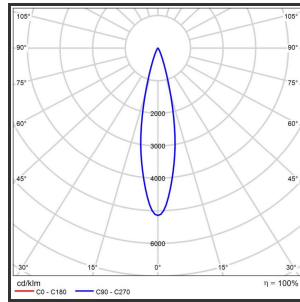

HELI OCULI 108

Goud blinkend 9005 3000K/CR180 25° Dali

Beamangle	25°	IP	IP33
CIE Flux Codes	99 99 100 100 100	Kleur	RAL9005
Colour Deviation (SDCM)	3 sdcM	Kleur 2	Blinkend Goud
Colour Temperature	3000K	Led type	SMD
CRI	>90	Lumen Maintenance	L80B50 bij 100.000
Dim	Dali	Lumen/W	135lm/W
Dimensions	1080x35x35	Luminous flux of luminaire	1000lm
ENEC	Ja	Material Housing	Aluminium
Energy Efficiency Class	D	Material Lens/Reflector/Diffusor	PMMA
Forward Voltage	30V	Max. connected Load	2x5W
Frequency	50-60Hz	Mounting Type	Track
Glow Wire Test	650°C	PF	0,98
IK	07	Protection Class	I
Input current	350mA	UGR	<16
		Voltage	220-240V