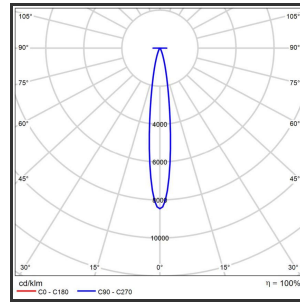

HELI OCULI 108

Goud blinkend 9005 3000K/CR180 15° Dali

Beamangle	15°	IP	IP33
CIE Flux Codes	99 99 100 100 100	Kleur	RAL9005
Colour Deviation (SDCM)	3 sdcM	Kleur 2	Blinkend Goud
Colour Temperature	3000K	Led type	SMD
CRI	>90	Lumen Maintenance	L80B50 bij 100.000
Dim	Dali	Lumen/W	135lm/W
Dimensions	1080x35x35	Luminous flux of luminaire	1000lm
ENEC	Ja	Material Housing	Aluminium
Energy Efficiency Class	D	Material Lens/Reflector/Diffusor	PMMA
Forward Voltage	30V	Max. connected Load	2x5W
Frequency	50-60Hz	Mounting Type	Track
Glow Wire Test	650°C	PF	0,98
IK	07	Protection Class	I
Input current	350mA	UGR	<16
		Voltage	220-240V