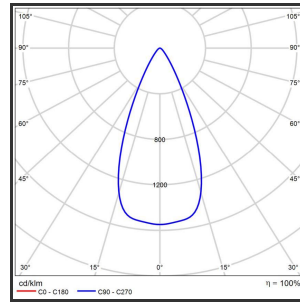

# HELI OCULI 108

9005 Goud 3000K/CRI80 45° on/off

Beamangle	45°	IP	IP33
CIE Flux Codes	99 99 100 100 100	Kleur	RAL9005
Colour Deviation (SDCM)	3 sdcn	Kleur 2	Goud
Colour Temperature	3000K	Led type	SMD
CRI	>90	Lumen Maintenance	L80B50 bij 100.000
Dim	Nee	Lumen/W	135lm/W
Dimensions	1080x35x35	Luminous flux of luminaire	1000lm
ENEC	Ja	Material Housing	Aluminium
Energy Efficiency Class	D	Material Lens/Reflector/Diffusor	PMMA
Forward Voltage	30V	Max. connected Load	2x5W
Frequency	50-60Hz	Mounting Type	Track
Glow Wire Test	650°C	PF	0,98
IK	07	Protection Class	I
Input current	350mA	UGR	<16
		Voltage	220-240V