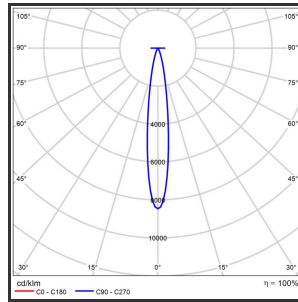

# HELI OCULI 108

Goud 9005 3000K/CRI80 15° on/off

Beamangle	15°	IP	IP33
CIE Flux Codes	99 99 100 100 100	Kleur	RAL9005
Colour Deviation (SDCM)	3 sdcm	Kleur 2	Goud
Colour Temperature	3000K	Led type	SMD
CRI	>90	Lumen Maintenance	L80B50 bij 100.000
Dim	Nee	Lumen/W	135lm/W
Dimensions	1080x35x35	Luminous flux of luminaire	1000lm
ENEC	Ja	Material Housing	Aluminium
Energy Efficiency Class	D	Material Lens/Reflector/Diffusor	PMMA
Forward Voltage	30V	Max. connected Load	2x5W
Frequency	50-60Hz	Mounting Type	Track
Glow Wire Test	650°C	PF	0,98
IK	07	Protection Class	I
Input current	350mA	UGR	<16
		Voltage	220-240V