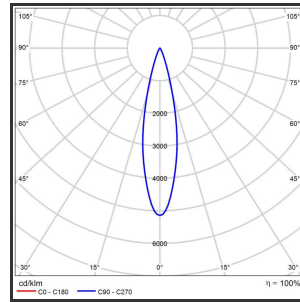

HELI OCULI 108

9005 Goud blinkend 4000K/CR180 25° Dali

Beamangle	25°	IP	IP33
CIE Flux Codes	99 99 100 100 100	Kleur	RAL9005
Colour Deviation (SDCM)	3 sdcM	Kleur 2	Blinkend Goud
Colour Temperature	4000K	Led type	SMD
CRI	>90	Lumen Maintenance	L80B50 bij 100.000
Dim	Dali	Lumen/W	135lm/W
Dimensions	1080x35x35	Luminous flux of luminaire	1000lm
ENEC	Ja	Material Housing	Aluminium
Energy Efficiency Class	D	Material Lens/Reflector/Diffusor	PMMA
Forward Voltage	30V	Max. connected Load	2x5W
Frequency	50-60Hz	Mounting Type	Track
Glow Wire Test	650°C	PF	0,98
IK	07	Protection Class	I
Input current	350mA	UGR	<16
		Voltage	220-240V