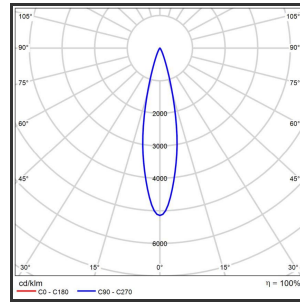

HELI OCULI 108

Goud blinkend 9005 4000K/CR180 25° Dali

Beamangle	25°	IP	IP33
CIE Flux Codes	99 99 100 100 100	Kleur	RAL9005
Colour Deviation (SDCM)	3 sdcM	Kleur 2	Blinkend Goud
Colour Temperature	4000K	Led type	SMD
CRI	>90	Lumen Maintenance	L80B50 bij 100.000
Dim	Dali	Lumen/W	135lm/W
Dimensions	1080x35x35	Luminous flux of luminaire	1000lm
ENEC	Ja	Material Housing	Aluminium
Energy Efficiency Class	D	Material Lens/Reflector/Diffusor	PMMA
Forward Voltage	30V	Max. connected Load	2x5W
Frequency	50-60Hz	Mounting Type	Track
Glow Wire Test	650°C	PF	0,98
IK	07	Protection Class	I
Input current	350mA	UGR	<16
		Voltage	220-240V