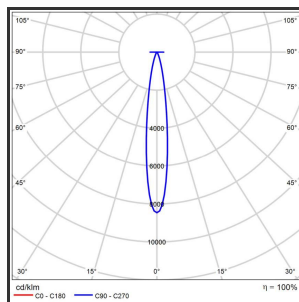

HELI OCULI 108

Goud blinkend 9005 4000K/CR180 15° Dali

Beamangle	15°	IP	IP33
CIE Flux Codes	99 99 100 100 100	Kleur	RAL9005
Colour Deviation (SDCM)	3 sdcM	Kleur 2	Blinkend Goud
Colour Temperature	4000K	Led type	SMD
CRI	>90	Lumen Maintenance	L80B50 bij 100.000
Dim	Dali	Lumen/W	135lm/W
Dimensions	1080x35x35	Luminous flux of luminaire	1000lm
ENEC	Ja	Material Housing	Aluminium
Energy Efficiency Class	D	Material Lens/Reflector/Diffusor	PMMA
Forward Voltage	30V	Max. connected Load	2x5W
Frequency	50-60Hz	Mounting Type	Track
Glow Wire Test	650°C	PF	0,98
IK	07	Protection Class	I
Input current	350mA	UGR	<16
		Voltage	220-240V