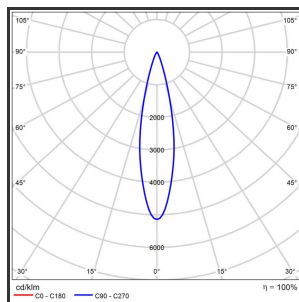

HELI OCULI 108

9005 Goud 4000K/CRI80 25° on/off

Beamangle	25°	IP	IP33
CIE Flux Codes	99 99 100 100 100	Kleur	RAL9005
Colour Deviation (SDCM)	3 sdcm	Kleur 2	Goud
Colour Temperature	4000K	Led type	SMD
CRI	>90	Lumen Maintenance	L80B50 bij 100.000
Dim	Nee	Lumen/W	135lm/W
Dimensions	1080x35x35	Luminous flux of luminaire	1000lm
ENEC	Ja	Material Housing	Aluminium
Energy Efficiency Class	D	Material Lens/Reflector/Diffusor	PMMA
Forward Voltage	30V	Max. connected Load	2x5W
Frequency	50-60Hz	Mounting Type	Track
Glow Wire Test	650°C	PF	0,98
IK	07	Protection Class	I
Input current	350mA	UGR	<16
		Voltage	220-240V