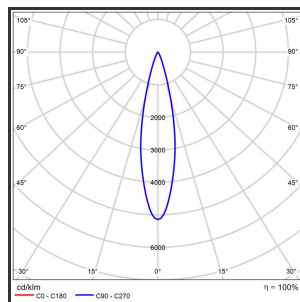

HELI OCULI 108

Goud blinkend 9005 4000K/CR180 25° on/off

Beamangle	25°	IP	IP33
CIE Flux Codes	99 99 100 100 100	Kleur	RAL9005
Colour Deviation (SDCM)	3 sdcM	Kleur 2	Blinkend Goud
Colour Temperature	4000K	Led type	SMD
CRI	>90	Lumen Maintenance	L80B50 bij 100.000
Dim	Nee	Lumen/W	135lm/W
Dimensions	1080x35x35	Luminous flux of luminaire	1000lm
ENEC	Ja	Material Housing	Aluminium
Energy Efficiency Class	D	Material Lens/Reflector/Diffusor	PMMA
Forward Voltage	30V	Max. connected Load	2x5W
Frequency	50-60Hz	Mounting Type	Track
Glow Wire Test	650°C	PF	0,98
IK	07	Protection Class	I
Input current	350mA	UGR	<16
		Voltage	220-240V