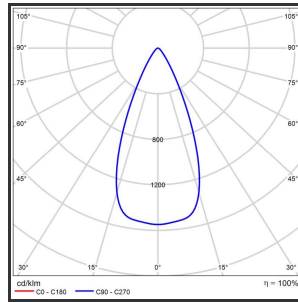

# HELI OCULI 108

Goud blinkend 9010 3000K/CR180 45° Dali

Beamangle	45°	IP	IP33
CIE Flux Codes	99 99 100 100 100	Kleur	RAL9010
Colour Deviation (SDCM)	3 sdcM	Kleur 2	Blinkend Goud
Colour Temperature	3000K	Led type	SMD
CRI	>90	Lumen Maintenance	L80B50 bij 100.000
Dim	Dali	Lumen/W	135lm/W
Dimensions	1080x35x35	Luminous flux of luminaire	1000lm
ENEC	Ja	Material Housing	Aluminium
Energy Efficiency Class	D	Material Lens/Reflector/Diffusor	PMMA
Forward Voltage	30V	Max. connected Load	2x5W
Frequency	50-60Hz	Mounting Type	Track
Glow Wire Test	650°C	PF	0,98
IK	07	Protection Class	I
Input current	350mA	UGR	<16
		Voltage	220-240V