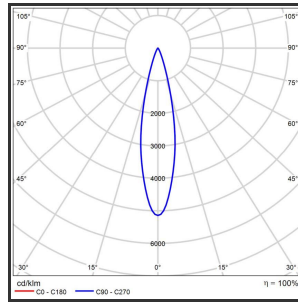

HELI OCULI 108

9010 Goud blinkend 3000K/CR180 25° Dali

Beamangle	25°	IP	IP33
CIE Flux Codes	99 99 100 100 100	Kleur	RAL9010
Colour Deviation (SDCM)	3 sdcM	Kleur 2	Blinkend Goud
Colour Temperature	3000K	Led type	SMD
CRI	>90	Lumen Maintenance	L80B50 bij 100.000
Dim	Dali	Lumen/W	135lm/W
Dimensions	1080x35x35	Luminous flux of luminaire	1000lm
ENEC	Ja	Material Housing	Aluminium
Energy Efficiency Class	D	Material Lens/Reflector/Diffusor	PMMA
Forward Voltage	30V	Max. connected Load	2x5W
Frequency	50-60Hz	Mounting Type	Track
Glow Wire Test	650°C	PF	0,98
IK	07	Protection Class	I
Input current	350mA	UGR	<16
		Voltage	220-240V