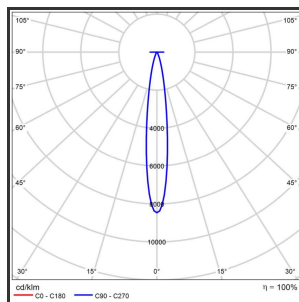

# HELI OCULI 108

Goud blinkend 9010 3000K/CR180 15° Dali

Beamangle	15°	IP	IP33
CIE Flux Codes	99 99 100 100 100	Kleur	RAL9010
Colour Deviation (SDCM)	3 sdcM	Kleur 2	Blinkend Goud
Colour Temperature	3000K	Led type	SMD
CRI	>90	Lumen Maintenance	L80B50 bij 100.000
Dim	Dali	Lumen/W	135lm/W
Dimensions	1080x35x35	Luminous flux of luminaire	1000lm
ENEC	Ja	Material Housing	Aluminium
Energy Efficiency Class	D	Material Lens/Reflector/Diffusor	PMMA
Forward Voltage	30V	Max. connected Load	2x5W
Frequency	50-60Hz	Mounting Type	Track
Glow Wire Test	650°C	PF	0,98
IK	07	Protection Class	I
Input current	350mA	UGR	<16
		Voltage	220-240V