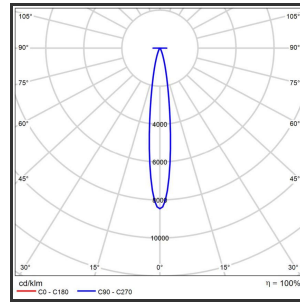

HELI OCULI 108

9010 Goud blinkend 3000K/CR180 15° Dali

Beamangle	15°	IP	IP33
CIE Flux Codes	99 99 100 100 100	Kleur	RAL9010
Colour Deviation (SDCM)	3 sdcM	Kleur 2	Blinkend Goud
Colour Temperature	3000K	Led type	SMD
CRI	>90	Lumen Maintenance	L80B50 bij 100.000
Dim	Dali	Lumen/W	135lm/W
Dimensions	1080x35x35	Luminous flux of luminaire	1000lm
ENEC	Ja	Material Housing	Aluminium
Energy Efficiency Class	D	Material Lens/Reflector/Diffusor	PMMA
Forward Voltage	30V	Max. connected Load	2x5W
Frequency	50-60Hz	Mounting Type	Track
Glow Wire Test	650°C	PF	0,98
IK	07	Protection Class	I
Input current	350mA	UGR	<16
		Voltage	220-240V