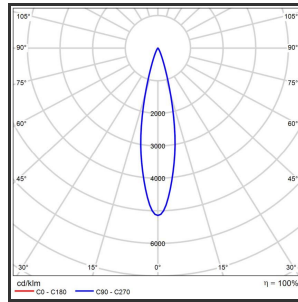

HELI OCULI 108

9010 Goud blinkend 3000K/CR180 25° on/off

Beamangle	25°	IP	IP33
CIE Flux Codes	99 99 100 100 100	Kleur	RAL9010
Colour Deviation (SDCM)	3 sdcM	Kleur 2	Blinkend Goud
Colour Temperature	3000K	Led type	SMD
CRI	>90	Lumen Maintenance	L80B50 bij 100.000
Dim	Nee	Lumen/W	135lm/W
Dimensions	1080x35x35	Luminous flux of luminaire	1000lm
ENEC	Ja	Material Housing	Aluminium
Energy Efficiency Class	D	Material Lens/Reflector/Diffusor	PMMA
Forward Voltage	30V	Max. connected Load	2x5W
Frequency	50-60Hz	Mounting Type	Track
Glow Wire Test	650°C	PF	0,98
IK	07	Protection Class	I
Input current	350mA	UGR	<16
		Voltage	220-240V