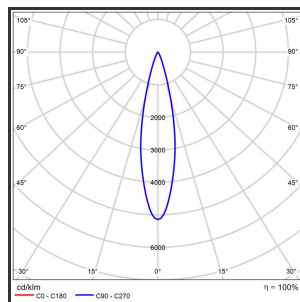

HELI OCULI 108

Goud blinkend 9010 4000K/CR180 25° Dali

| | | | |
|-------------------------|-------------------|----------------------------------|--------------------|
| Beamangle | 25° | IP | IP33 |
| CIE Flux Codes | 99 99 100 100 100 | Kleur | RAL9010 |
| Colour Deviation (SDCM) | 3 sdcM | Kleur 2 | Blinkend Goud |
| Colour Temperature | 4000K | Led type | SMD |
| CRI | >90 | Lumen Maintenance | L80B50 bij 100.000 |
| Dim | Dali | Lumen/W | 135lm/W |
| Dimensions | 1080x35x35 | Luminous flux of luminaire | 1000lm |
| ENEC | Ja | Material Housing | Aluminium |
| Energy Efficiency Class | D | Material Lens/Reflector/Diffusor | PMMA |
| Forward Voltage | 30V | Max. connected Load | 2x5W |
| Frequency | 50-60Hz | Mounting Type | Track |
| Glow Wire Test | 650°C | PF | 0,98 |
| IK | 07 | Protection Class | I |
| Input current | 350mA | UGR | <16 |
| | | Voltage | 220-240V |