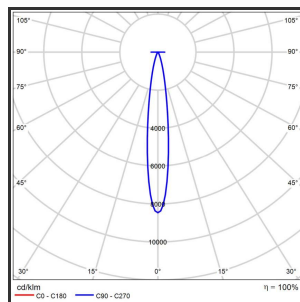

# HELI OCULI 108

9005 9010 4000K/CRI80 15° Dali

|                         |                   |                                  |                    |
|-------------------------|-------------------|----------------------------------|--------------------|
| Beamangle               | 15°               | IP                               | IP33               |
| CIE Flux Codes          | 99 99 100 100 100 | Kleur                            | RAL9010            |
| Colour Deviation (SDCM) | 3 sdcM            | Kleur 2                          | RAL9005            |
| Colour Temperature      | 4000K             | Led type                         | SMD                |
| CRI                     | >90               | Lumen Maintenance                | L80B50 bij 100.000 |
| Dim                     | Dali              | Lumen/W                          | 135lm/W            |
| Dimensions              | 1080x35x35        | Luminous flux of luminaire       | 1000lm             |
| ENEC                    | Ja                | Material Housing                 | Aluminium          |
| Energy Efficiency Class | D                 | Material Lens/Reflector/Diffusor | PMMA               |
| Forward Voltage         | 30V               | Max. connected Load              | 2x5W               |
| Frequency               | 50-60Hz           | Mounting Type                    | Track              |
| Glow Wire Test          | 650°C             | PF                               | 0,98               |
| IK                      | 07                | Protection Class                 | I                  |
| Input current           | 350mA             | UGR                              | <16                |
|                         |                   | Voltage                          | 220-240V           |