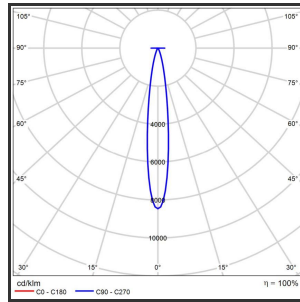

HELI OCULI 108

9010 Goud blinkend 4000K/CR180 15° on/off

Beamangle	15°	IP	IP33
CIE Flux Codes	99 99 100 100 100	Kleur	RAL9010
Colour Deviation (SDCM)	3 sdcM	Kleur 2	Blinkend Goud
Colour Temperature	4000K	Led type	SMD
CRI	>90	Lumen Maintenance	L80B50 bij 100.000
Dim	Nee	Lumen/W	135lm/W
Dimensions	1080x35x35	Luminous flux of luminaire	1000lm
ENEC	Ja	Material Housing	Aluminium
Energy Efficiency Class	D	Material Lens/Reflector/Diffusor	PMMA
Forward Voltage	30V	Max. connected Load	2x5W
Frequency	50-60Hz	Mounting Type	Track
Glow Wire Test	650°C	PF	0,98
IK	07	Protection Class	I
Input current	350mA	UGR	<16
		Voltage	220-240V