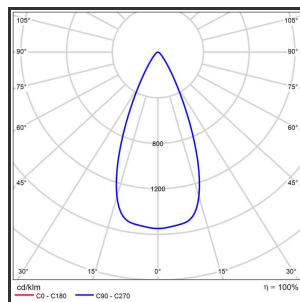

HELI OCULI 108

9016 Goud blinkend 3000K/CR180 45° Dali

Beamangle	45°	IP	IP33
CIE Flux Codes	99 99 100 100 100	Kleur	RAL9016
Colour Deviation (SDCM)	3 sdcM	Kleur 2	Blinkend Goud
Colour Temperature	3000K	Led type	SMD
CRI	>90	Lumen Maintenance	L80B50 bij 100.000
Dim	Dali	Lumen/W	135lm/W
Dimensions	1080x35x35	Luminous flux of luminaire	1000lm
ENEC	Ja	Material Housing	Aluminium
Energy Efficiency Class	D	Material Lens/Reflector/Diffusor	PMMA
Forward Voltage	30V	Max. connected Load	2x5W
Frequency	50-60Hz	Mounting Type	Track
Glow Wire Test	650°C	PF	0,98
IK	07	Protection Class	I
Input current	350mA	UGR	<16
		Voltage	220-240V