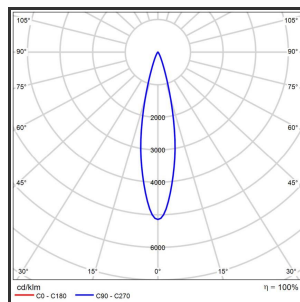

HELI OCULI 108

9016 Goud blinkend 3000K/CR180 25° Dali

Beamangle	25°	IP	IP33
CIE Flux Codes	99 99 100 100 100	Kleur	RAL9016
Colour Deviation (SDCM)	3 sdcM	Kleur 2	Blinkend Goud
Colour Temperature	3000K	Led type	SMD
CRI	>90	Lumen Maintenance	L80B50 bij 100.000
Dim	Dali	Lumen/W	135lm/W
Dimensions	1080x35x35	Luminous flux of luminaire	1000lm
ENEC	Ja	Material Housing	Aluminium
Energy Efficiency Class	D	Material Lens/Reflector/Diffusor	PMMA
Forward Voltage	30V	Max. connected Load	2x5W
Frequency	50-60Hz	Mounting Type	Track
Glow Wire Test	650°C	PF	0,98
IK	07	Protection Class	I
Input current	350mA	UGR	<16
		Voltage	220-240V