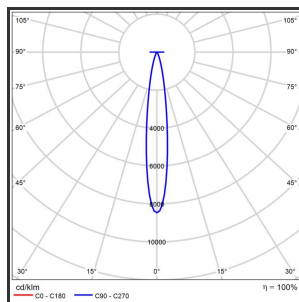

HELI OCULI 108

Goud blinkend 9016 3000K/CR180 15° Dali

Beamangle	15°	IP	IP33
CIE Flux Codes	99 99 100 100 100	Kleur	RAL9016
Colour Deviation (SDCM)	3 sdcM	Kleur 2	Blinkend Goud
Colour Temperature	3000K	Led type	SMD
CRI	>90	Lumen Maintenance	L80B50 bij 100.000
Dim	Dali	Lumen/W	135lm/W
Dimensions	1080x35x35	Luminous flux of luminaire	1000lm
ENEC	Ja	Material Housing	Aluminium
Energy Efficiency Class	D	Material Lens/Reflector/Diffusor	PMMA
Forward Voltage	30V	Max. connected Load	2x5W
Frequency	50-60Hz	Mounting Type	Track
Glow Wire Test	650°C	PF	0,98
IK	07	Protection Class	I
Input current	350mA	UGR	<16
		Voltage	220-240V