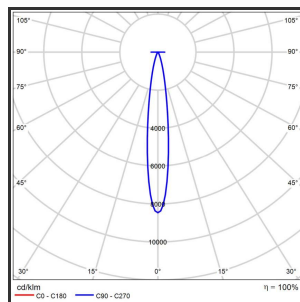

HELI OCULI 108

9016 Goud blinkend 3000K/CR180 15° Dali

Beamangle	15°	IP	IP33
CIE Flux Codes	99 99 100 100 100	Kleur	RAL9016
Colour Deviation (SDCM)	3 sdcM	Kleur 2	Blinkend Goud
Colour Temperature	3000K	Led type	SMD
CRI	>90	Lumen Maintenance	L80B50 bij 100.000
Dim	Dali	Lumen/W	135lm/W
Dimensions	1080x35x35	Luminous flux of luminaire	1000lm
ENEC	Ja	Material Housing	Aluminium
Energy Efficiency Class	D	Material Lens/Reflector/Diffusor	PMMA
Forward Voltage	30V	Max. connected Load	2x5W
Frequency	50-60Hz	Mounting Type	Track
Glow Wire Test	650°C	PF	0,98
IK	07	Protection Class	I
Input current	350mA	UGR	<16
		Voltage	220-240V