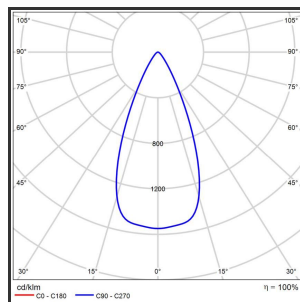

HELI OCULI 108

9016 Goud 3000K/CRI80 45° on/off

Beamangle	45°	IP	IP33
CIE Flux Codes	99 99 100 100 100	Kleur	RAL9016
Colour Deviation (SDCM)	3 sdcM	Kleur 2	Goud
Colour Temperature	3000K	Led type	SMD
CRI	>90	Lumen Maintenance	L80B50 bij 100.000
Dim	Nee	Lumen/W	135lm/W
Dimensions	1080x35x35	Luminous flux of luminaire	1000lm
ENEC	Ja	Material Housing	Aluminium
Energy Efficiency Class	D	Material Lens/Reflector/Diffusor	PMMA
Forward Voltage	30V	Max. connected Load	2x5W
Frequency	50-60Hz	Mounting Type	Track
Glow Wire Test	650°C	PF	0,98
IK	07	Protection Class	I
Input current	350mA	UGR	<16
		Voltage	220-240V