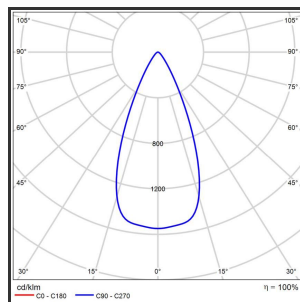

HELI OCULI 108

Goud blinkend 9016 3000K/CR180 45° on/off

Beamangle	45°	IP	IP33
CIE Flux Codes	99 99 100 100 100	Kleur	RAL9016
Colour Deviation (SDCM)	3 sdcM	Kleur 2	Blinkend Goud
Colour Temperature	3000K	Led type	SMD
CRI	>90	Lumen Maintenance	L80B50 bij 100.000
Dim	Nee	Lumen/W	135lm/W
Dimensions	1080x35x35	Luminous flux of luminaire	1000lm
ENEC	Ja	Material Housing	Aluminium
Energy Efficiency Class	D	Material Lens/Reflector/Diffusor	PMMA
Forward Voltage	30V	Max. connected Load	2x5W
Frequency	50-60Hz	Mounting Type	Track
Glow Wire Test	650°C	PF	0,98
IK	07	Protection Class	I
Input current	350mA	UGR	<16
		Voltage	220-240V