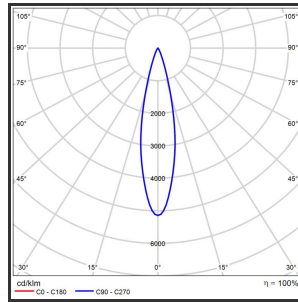

HELI OCULI 108

Goud blinkend 9016 3000K/CR180 25° on/off

Beamangle	25°	IP	IP33
CIE Flux Codes	99 99 100 100 100	Kleur	RAL9016
Colour Deviation (SDCM)	3 sdcM	Kleur 2	Blinkend Goud
Colour Temperature	3000K	Led type	SMD
CRI	>90	Lumen Maintenance	L80B50 bij 100.000
Dim	Nee	Lumen/W	135lm/W
Dimensions	1080x35x35	Luminous flux of luminaire	1000lm
ENEC	Ja	Material Housing	Aluminium
Energy Efficiency Class	D	Material Lens/Reflector/Diffusor	PMMA
Forward Voltage	30V	Max. connected Load	2x5W
Frequency	50-60Hz	Mounting Type	Track
Glow Wire Test	650°C	PF	0,98
IK	07	Protection Class	I
Input current	350mA	UGR	<16
		Voltage	220-240V