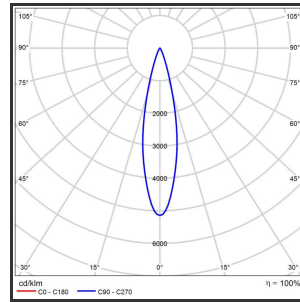

HELI OCULI 108

9016 Goud blinkend 3000K/CR180 25° on/off

Beamangle	25°	IP	IP33
CIE Flux Codes	99 99 100 100 100	Kleur	RAL9016
Colour Deviation (SDCM)	3 sdcM	Kleur 2	Blinkend Goud
Colour Temperature	3000K	Led type	SMD
CRI	>90	Lumen Maintenance	L80B50 bij 100.000
Dim	Nee	Lumen/W	135lm/W
Dimensions	1080x35x35	Luminous flux of luminaire	1000lm
ENEC	Ja	Material Housing	Aluminium
Energy Efficiency Class	D	Material Lens/Reflector/Diffusor	PMMA
Forward Voltage	30V	Max. connected Load	2x5W
Frequency	50-60Hz	Mounting Type	Track
Glow Wire Test	650°C	PF	0,98
IK	07	Protection Class	I
Input current	350mA	UGR	<16
		Voltage	220-240V