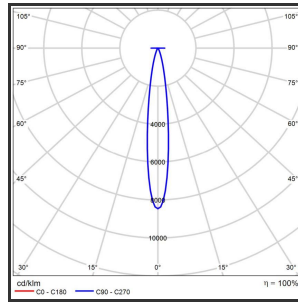

# HELI OCULI 108

9005 9016 3000K/CRI80 15° on/off

|                         |                   |                                  |                    |
|-------------------------|-------------------|----------------------------------|--------------------|
| Beamangle               | 15°               | IP                               | IP33               |
| CIE Flux Codes          | 99 99 100 100 100 | Kleur                            | RAL9016            |
| Colour Deviation (SDCM) | 3 sdcM            | Kleur 2                          | RAL9005            |
| Colour Temperature      | 3000K             | Led type                         | SMD                |
| CRI                     | >90               | Lumen Maintenance                | L80B50 bij 100.000 |
| Dim                     |                   | Lumen/W                          | 135lm/W            |
| Dimensions              | 1080x35x35        | Luminous flux of luminaire       | 1000lm             |
| ENEC                    | Ja                | Material Housing                 | Aluminium          |
| Energy Efficiency Class | D                 | Material Lens/Reflector/Diffusor | PMMA               |
| Forward Voltage         | 30V               | Max. connected Load              | 2x5W               |
| Frequency               | 50-60Hz           | Mounting Type                    | Track              |
| Glow Wire Test          | 650°C             | PF                               | 0,98               |
| IK                      | 07                | Protection Class                 | I                  |
| Input current           | 350mA             | UGR                              | <16                |
|                         |                   | Voltage                          | 220-240V           |