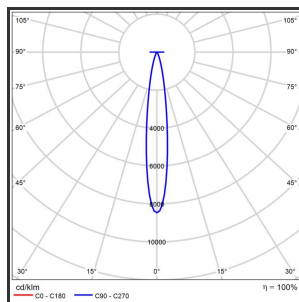

HELI OCULI 108

9016 Goud blinkend 3000K/CR180 15° on/off

Beamangle	15°	IP	IP33
CIE Flux Codes	99 99 100 100 100	Kleur	RAL9016
Colour Deviation (SDCM)	3 sdcM	Kleur 2	Blinkend Goud
Colour Temperature	3000K	Led type	SMD
CRI	>90	Lumen Maintenance	L80B50 bij 100.000
Dim	Nee	Lumen/W	135lm/W
Dimensions	1080x35x35	Luminous flux of luminaire	1000lm
ENEC	Ja	Material Housing	Aluminium
Energy Efficiency Class	D	Material Lens/Reflector/Diffusor	PMMA
Forward Voltage	30V	Max. connected Load	2x5W
Frequency	50-60Hz	Mounting Type	Track
Glow Wire Test	650°C	PF	0,98
IK	07	Protection Class	I
Input current	350mA	UGR	<16
		Voltage	220-240V