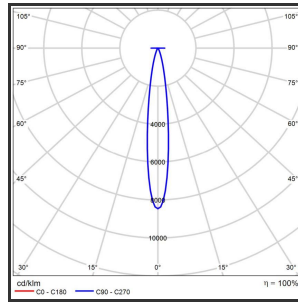

HELI OCULI 108

Goud blinkend 9016 3000K/CRI80 15° on/off

Beamangle	15°	IP	IP33
CIE Flux Codes	99 99 100 100 100	Kleur	RAL9016
Colour Deviation (SDCM)	3 sdcM	Kleur 2	Blinkend Goud
Colour Temperature	3000K	Led type	SMD
CRI	>90	Lumen Maintenance	L80B50 bij 100.000
Dim	Nee	Lumen/W	135lm/W
Dimensions	1080x35x35	Luminous flux of luminaire	1000lm
ENEC	Ja	Material Housing	Aluminium
Energy Efficiency Class	D	Material Lens/Reflector/Diffusor	PMMA
Forward Voltage	30V	Max. connected Load	2x5W
Frequency	50-60Hz	Mounting Type	Track
Glow Wire Test	650°C	PF	0,98
IK	07	Protection Class	I
Input current	350mA	UGR	<16
		Voltage	220-240V