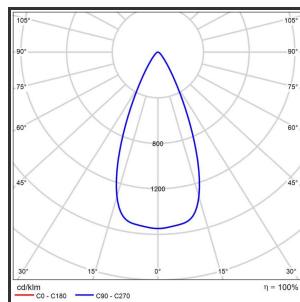

HELI OCULI 108

9016 Goud blinkend 4000K/CR180 45° on/off

Beamangle	45°	IP	IP33
CIE Flux Codes	99 99 100 100 100	Kleur	RAL9016
Colour Deviation (SDCM)	3 sdcM	Kleur 2	Blinkend Goud
Colour Temperature	4000K	Led type	SMD
CRI	>90	Lumen Maintenance	L80B50 bij 100.000
Dim	Nee	Lumen/W	135lm/W
Dimensions	1080x35x35	Luminous flux of luminaire	1000lm
ENEC	Ja	Material Housing	Aluminium
Energy Efficiency Class	D	Material Lens/Reflector/Diffusor	PMMA
Forward Voltage	30V	Max. connected Load	2x5W
Frequency	50-60Hz	Mounting Type	Track
Glow Wire Test	650°C	PF	0,98
IK	07	Protection Class	I
Input current	350mA	UGR	<16
		Voltage	220-240V