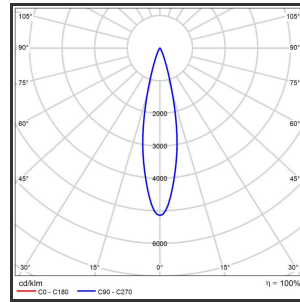

HELI OCULI 108

9016 Goud blinkend 4000K/CR180 25° on/off

Beamangle	25°	IP	IP33
CIE Flux Codes	99 99 100 100 100	Kleur	RAL9016
Colour Deviation (SDCM)	3 sdcM	Kleur 2	Blinkend Goud
Colour Temperature	4000K	Led type	SMD
CRI	>90	Lumen Maintenance	L80B50 bij 100.000
Dim	Nee	Lumen/W	135lm/W
Dimensions	1080x35x35	Luminous flux of luminaire	1000lm
ENEC	Ja	Material Housing	Aluminium
Energy Efficiency Class	D	Material Lens/Reflector/Diffusor	PMMA
Forward Voltage	30V	Max. connected Load	2x5W
Frequency	50-60Hz	Mounting Type	Track
Glow Wire Test	650°C	PF	0,98
IK	07	Protection Class	I
Input current	350mA	UGR	<16
		Voltage	220-240V