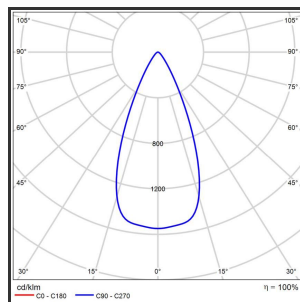

# HELI OCULI 108

Goud Powdercoated Grey 3000K/CRI80 45° Dali

Beamangle	45°	IP	IP33
CIE Flux Codes	99 99 100 100 100	Kleur	Aluminium
Colour Deviation (SDCM)	3 sdcM	Kleur 2	Goud
Colour Temperature	3000K	Led type	SMD
CRI	>90	Lumen Maintenance	L80B50 bij 100.000
Dim	Dali	Lumen/W	135lm/W
Dimensions	1080x35x35	Luminous flux of luminaire	1000lm
ENEC	Ja	Material Housing	Aluminium
Energy Efficiency Class	D	Material Lens/Reflector/Diffusor	PMMA
Forward Voltage	30V	Max. connected Load	2x5W
Frequency	50-60Hz	Mounting Type	Track
Glow Wire Test	650°C	PF	0,98
IK	07	Protection Class	I
Input current	350mA	UGR	<16
		Voltage	220-240V