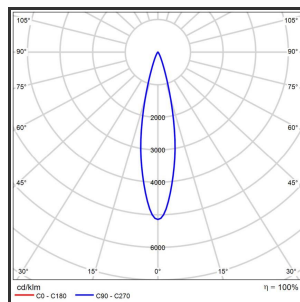

HELI OCULI 108

9016 Powdercoated Grey 3000K/CRI80 25° Dali

Beamangle	25°	IP	IP33
CIE Flux Codes	99 99 100 100 100	Kleur	Aluminium
Colour Deviation (SDCM)	3 sdcM	Kleur 2	RAL9016
Colour Temperature	3000K	Led type	SMD
CRI	>90	Lumen Maintenance	L80B50 bij 100.000
Dim	Dali	Lumen/W	135lm/W
Dimensions	1080x35x35	Luminous flux of luminaire	1000lm
ENEC	Ja	Material Housing	Aluminium
Energy Efficiency Class	D	Material Lens/Reflector/Diffusor	PMMA
Forward Voltage	30V	Max. connected Load	2x5W
Frequency	50-60Hz	Mounting Type	Track
Glow Wire Test	650°C	PF	0,98
IK	07	Protection Class	I
Input current	350mA	UGR	<16
		Voltage	220-240V