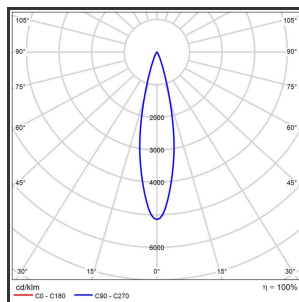

HELI OCULI 108

Goud Powdercoated Grey 3000K/CRI80 25° Dali

Beamangle	25°	IP	IP33
CIE Flux Codes	99 99 100 100 100	Kleur	Aluminium
Colour Deviation (SDCM)	3 sdcM	Kleur 2	Goud
Colour Temperature	3000K	Led type	SMD
CRI	>90	Lumen Maintenance	L80B50 bij 100.000
Dim	Dali	Lumen/W	135lm/W
Dimensions	1080x35x35	Luminous flux of luminaire	1000lm
ENEC	Ja	Material Housing	Aluminium
Energy Efficiency Class	D	Material Lens/Reflector/Diffusor	PMMA
Forward Voltage	30V	Max. connected Load	2x5W
Frequency	50-60Hz	Mounting Type	Track
Glow Wire Test	650°C	PF	0,98
IK	07	Protection Class	I
Input current	350mA	UGR	<16
		Voltage	220-240V