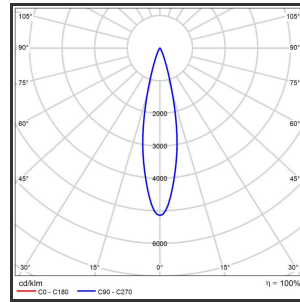

HELI OCULI 108

Aluminium Goud blinkend 3000K/CRI80 25° Dali

Beamangle	25°	IP	IP33
CIE Flux Codes	99 99 100 100 100	Kleur	Aluminium
Colour Deviation (SDCM)	3 sdcM	Kleur 2	Blinkend Goud
Colour Temperature	3000K	Led type	SMD
CRI	>90	Lumen Maintenance	L80B50 bij 100.000
Dim	Dali	Lumen/W	135lm/W
Dimensions	1080x35x35	Luminous flux of luminaire	1000lm
ENEC	Ja	Material Housing	Aluminium
Energy Efficiency Class	D	Material Lens/Reflector/Diffusor	PMMA
Forward Voltage	30V	Max. connected Load	2x5W
Frequency	50-60Hz	Mounting Type	Track
Glow Wire Test	650°C	PF	0,98
IK	07	Protection Class	I
Input current	350mA	UGR	<16
		Voltage	220-240V