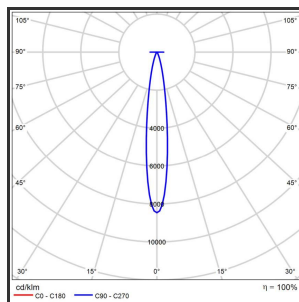

HELI OCULI 108

Goud Powdercoated Grey 3000K/CRI80 15° Dali

Beamangle	15°	IP	IP33
CIE Flux Codes	99 99 100 100 100	Kleur	Aluminium
Colour Deviation (SDCM)	3 sdcM	Kleur 2	Goud
Colour Temperature	3000K	Led type	SMD
CRI	>90	Lumen Maintenance	L80B50 bij 100.000
Dim	Dali	Lumen/W	135lm/W
Dimensions	1080x35x35	Luminous flux of luminaire	1000lm
ENEC	Ja	Material Housing	Aluminium
Energy Efficiency Class	D	Material Lens/Reflector/Diffusor	PMMA
Forward Voltage	30V	Max. connected Load	2x5W
Frequency	50-60Hz	Mounting Type	Track
Glow Wire Test	650°C	PF	0,98
IK	07	Protection Class	I
Input current	350mA	UGR	<16
		Voltage	220-240V