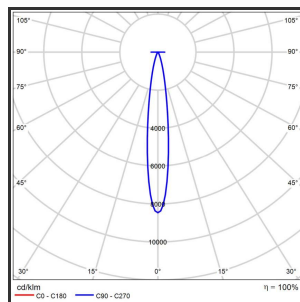

HELI OCULI 108

Aluminium Goud blinkend 3000K/CRI80 15° Dali

Beamangle	15°	IP	IP33
CIE Flux Codes	99 99 100 100 100	Kleur	Aluminium
Colour Deviation (SDCM)	3 sdcM	Kleur 2	Blinkend Goud
Colour Temperature	3000K	Led type	SMD
CRI	>90	Lumen Maintenance	L80B50 bij 100.000
Dim	Dali	Lumen/W	135lm/W
Dimensions	1080x35x35	Luminous flux of luminaire	1000lm
ENEC	Ja	Material Housing	Aluminium
Energy Efficiency Class	D	Material Lens/Reflector/Diffusor	PMMA
Forward Voltage	30V	Max. connected Load	2x5W
Frequency	50-60Hz	Mounting Type	Track
Glow Wire Test	650°C	PF	0,98
IK	07	Protection Class	I
Input current	350mA	UGR	<16
		Voltage	220-240V