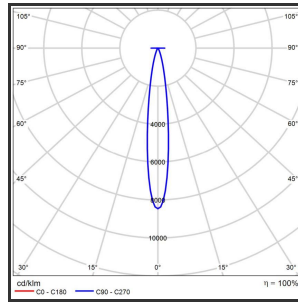

HELI OCULI 108

Goud blinkend Powdercoated Grey 3000K/CRI80 15° Dali

Beamangle	15°	IP	IP33
CIE Flux Codes	99 99 100 100 100	Kleur	Aluminium
Colour Deviation (SDCM)	3 sdcM	Kleur 2	Blinkend Goud
Colour Temperature	3000K	Led type	SMD
CRI	>90	Lumen Maintenance	L80B50 bij 100.000
Dim	Dali	Lumen/W	135lm/W
Dimensions	1080x35x35	Luminous flux of luminaire	1000lm
ENEC	Ja	Material Housing	Aluminium
Energy Efficiency Class	D	Material Lens/Reflector/Diffusor	PMMA
Forward Voltage	30V	Max. connected Load	2x5W
Frequency	50-60Hz	Mounting Type	Track
Glow Wire Test	650°C	PF	0,98
IK	07	Protection Class	I
Input current	350mA	UGR	<16
		Voltage	220-240V