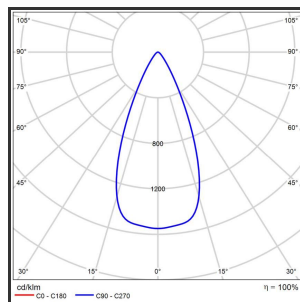

HELI OCULI 108

Aluminium 9005 3000K/CR180 45° on/off

Beamangle	45°	IP	IP33
CIE Flux Codes	99 99 100 100 100	Kleur	Aluminium
Colour Deviation (SDCM)	3 sdcM	Kleur 2	RAL9005
Colour Temperature	3000K	Led type	SMD
CRI	>90	Lumen Maintenance	L80B50 bij 100.000
Dim	Nee	Lumen/W	135lm/W
Dimensions	1080x35x35	Luminous flux of luminaire	1000lm
ENEC	Ja	Material Housing	Aluminium
Energy Efficiency Class	D	Material Lens/Reflector/Diffusor	PMMA
Forward Voltage	30V	Max. connected Load	2x5W
Frequency	50-60Hz	Mounting Type	Track
Glow Wire Test	650°C	PF	0,98
IK	07	Protection Class	I
Input current	350mA	UGR	<16
		Voltage	220-240V