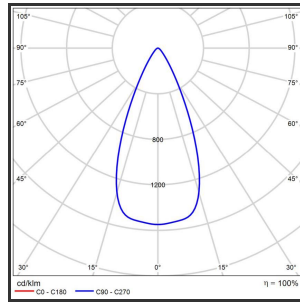

# HELI OCULI 108

9005 Powdercoated Grey 3000K/CRI80 45° on/off

Beamangle	45°	IP	IP33
CIE Flux Codes	99 99 100 100 100	Kleur	Aluminium
Colour Deviation (SDCM)	3 sdcM	Kleur 2	RAL9005
Colour Temperature	3000K	Led type	SMD
CRI	>90	Lumen Maintenance	L80B50 bij 100.000
Dim	Nee	Lumen/W	135lm/W
Dimensions	1080x35x35	Luminous flux of luminaire	1000lm
ENEC	Ja	Material Housing	Aluminium
Energy Efficiency Class	D	Material Lens/Reflector/Diffusor	PMMA
Forward Voltage	30V	Max. connected Load	2x5W
Frequency	50-60Hz	Mounting Type	Track
Glow Wire Test	650°C	PF	0,98
IK	07	Protection Class	I
Input current	350mA	UGR	<16
		Voltage	220-240V