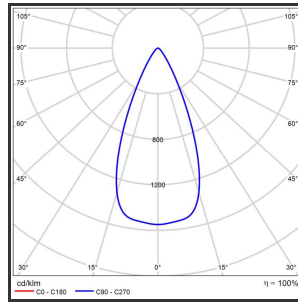

# HELI OCULI 108

9016 Powdercoated Grey 3000K/CRI80 45° on/off

Beamangle	45°	IP	IP33
CIE Flux Codes	99 99 100 100 100	Kleur	Aluminium
Colour Deviation (SDCM)	3 sdcM	Kleur 2	RAL9016
Colour Temperature	3000K	Led type	SMD
CRI	>90	Lumen Maintenance	L80B50 bij 100.000
Dim	Nee	Lumen/W	135lm/W
Dimensions	1080x35x35	Luminous flux of luminaire	1000lm
ENEC	Ja	Material Housing	Aluminium
Energy Efficiency Class	D	Material Lens/Reflector/Diffusor	PMMA
Forward Voltage	30V	Max. connected Load	2x5W
Frequency	50-60Hz	Mounting Type	Track
Glow Wire Test	650°C	PF	0,98
IK	07	Protection Class	I
Input current	350mA	UGR	<16
		Voltage	220-240V