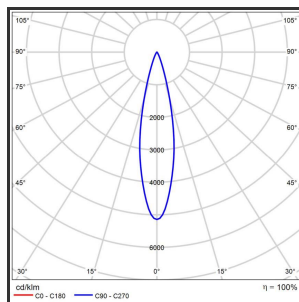

HELI OCULI 108

9010 Powdercoated Grey 3000K/CRI80 25° on/off

Beamangle	25°	IP	IP33
CIE Flux Codes	99 99 100 100 100	Kleur	Aluminium
Colour Deviation (SDCM)	3 sdcM	Kleur 2	RAL9010
Colour Temperature	3000K	Led type	SMD
CRI	>90	Lumen Maintenance	L80B50 bij 100.000
Dim	Nee	Lumen/W	135lm/W
Dimensions	1080x35x35	Luminous flux of luminaire	1000lm
ENEC	Ja	Material Housing	Aluminium
Energy Efficiency Class	D	Material Lens/Reflector/Diffusor	PMMA
Forward Voltage	30V	Max. connected Load	2x5W
Frequency	50-60Hz	Mounting Type	Track
Glow Wire Test	650°C	PF	0,98
IK	07	Protection Class	I
Input current	350mA	UGR	<16
		Voltage	220-240V