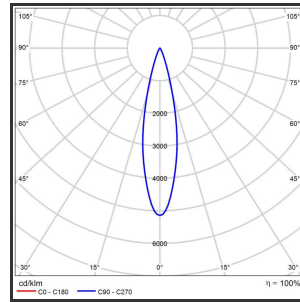

# HELI OCULI 108

9016 Powdercoated Grey 3000K/CRI80 25° on/off

Beamangle	25°	IP	IP33
CIE Flux Codes	99 99 100 100 100	Kleur	Aluminium
Colour Deviation (SDCM)	3 sdcM	Kleur 2	RAL9016
Colour Temperature	3000K	Led type	SMD
CRI	>90	Lumen Maintenance	L80B50 bij 100.000
Dim	Nee	Lumen/W	135lm/W
Dimensions	1080x35x35	Luminous flux of luminaire	1000lm
ENEC	Ja	Material Housing	Aluminium
Energy Efficiency Class	D	Material Lens/Reflector/Diffusor	PMMA
Forward Voltage	30V	Max. connected Load	2x5W
Frequency	50-60Hz	Mounting Type	Track
Glow Wire Test	650°C	PF	0,98
IK	07	Protection Class	I
Input current	350mA	UGR	<16
		Voltage	220-240V