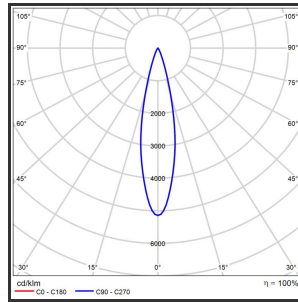

# HELI OCULI 108

Aluminium Goud 3000K/CR180 25° on/off

Beamangle	25°	IP	IP33
CIE Flux Codes	99 99 100 100 100	Kleur	Aluminium
Colour Deviation (SDCM)	3 sdcM	Kleur 2	Goud
Colour Temperature	3000K	Led type	SMD
CRI	>90	Lumen Maintenance	L80B50 bij 100.000
Dim	Nee	Lumen/W	135lm/W
Dimensions	1080x35x35	Luminous flux of luminaire	1000lm
ENEC	Ja	Material Housing	Aluminium
Energy Efficiency Class	D	Material Lens/Reflector/Diffusor	PMMA
Forward Voltage	30V	Max. connected Load	2x5W
Frequency	50-60Hz	Mounting Type	Track
Glow Wire Test	650°C	PF	0,98
IK	07	Protection Class	I
Input current	350mA	UGR	<16
		Voltage	220-240V