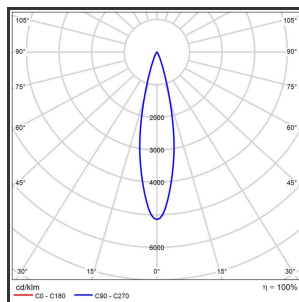

HELI OCULI 108

Goud Powdercoated Grey 3000K/CRI80 25° on/off

Beamangle	25°	IP	IP33
CIE Flux Codes	99 99 100 100 100	Kleur	Aluminium
Colour Deviation (SDCM)	3 sdcM	Kleur 2	Goud
Colour Temperature	3000K	Led type	SMD
CRI	>90	Lumen Maintenance	L80B50 bij 100.000
Dim	Nee	Lumen/W	135lm/W
Dimensions	1080x35x35	Luminous flux of luminaire	1000lm
ENEC	Ja	Material Housing	Aluminium
Energy Efficiency Class	D	Material Lens/Reflector/Diffusor	PMMA
Forward Voltage	30V	Max. connected Load	2x5W
Frequency	50-60Hz	Mounting Type	Track
Glow Wire Test	650°C	PF	0,98
IK	07	Protection Class	I
Input current	350mA	UGR	<16
		Voltage	220-240V