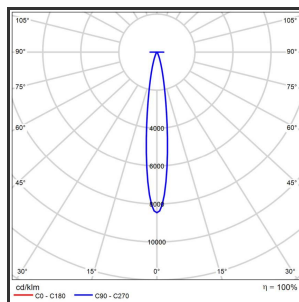

HELI OCULI 108

9005 Powdercoated Grey 3000K/CRI80 15° on/off

Beamangle	15°	IP	IP33
CIE Flux Codes	99 99 100 100 100	Kleur	Aluminium
Colour Deviation (SDCM)	3 sdcM	Kleur 2	RAL9005
Colour Temperature	3000K	Led type	SMD
CRI	>90	Lumen Maintenance	L80B50 bij 100.000
Dim	Nee	Lumen/W	135lm/W
Dimensions	1080x35x35	Luminous flux of luminaire	1000lm
ENEC	Ja	Material Housing	Aluminium
Energy Efficiency Class	D	Material Lens/Reflector/Diffusor	PMMA
Forward Voltage	30V	Max. connected Load	2x5W
Frequency	50-60Hz	Mounting Type	Track
Glow Wire Test	650°C	PF	0,98
IK	07	Protection Class	I
Input current	350mA	UGR	<16
		Voltage	220-240V