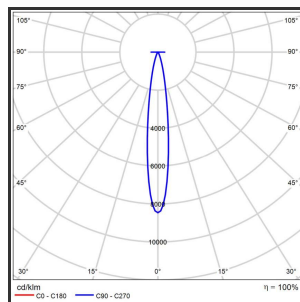

HELI OCULI 108

Aluminium 9016 3000K/CRI80 15° on/off

| | | | |
|-------------------------|-------------------|----------------------------------|--------------------|
| Beamangle | 15° | IP | IP33 |
| CIE Flux Codes | 99 99 100 100 100 | Kleur | Aluminium |
| Colour Deviation (SDCM) | 3 sdcM | Kleur 2 | RAL9016 |
| Colour Temperature | 3000K | Led type | SMD |
| CRI | >90 | Lumen Maintenance | L80B50 bij 100.000 |
| Dim | Nee | Lumen/W | 135lm/W |
| Dimensions | 1080x35x35 | Luminous flux of luminaire | 1000lm |
| ENEC | Ja | Material Housing | Aluminium |
| Energy Efficiency Class | D | Material Lens/Reflector/Diffusor | PMMA |
| Forward Voltage | 30V | Max. connected Load | 2x5W |
| Frequency | 50-60Hz | Mounting Type | Track |
| Glow Wire Test | 650°C | PF | 0,98 |
| IK | 07 | Protection Class | I |
| Input current | 350mA | UGR | <16 |
| | | Voltage | 220-240V |