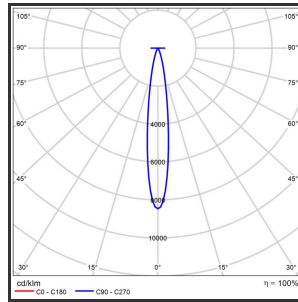

# HELI OCULI 108

9016 Powdercoated Grey 3000K/CRI80 15° on/off

Beamangle	15°	IP	IP33
CIE Flux Codes	99 99 100 100 100	Kleur	Aluminium
Colour Deviation (SDCM)	3 sdcM	Kleur 2	RAL9016
Colour Temperature	3000K	Led type	SMD
CRI	>90	Lumen Maintenance	L80B50 bij 100.000
Dim	Nee	Lumen/W	135lm/W
Dimensions	1080x35x35	Luminous flux of luminaire	1000lm
ENEC	Ja	Material Housing	Aluminium
Energy Efficiency Class	D	Material Lens/Reflector/Diffusor	PMMA
Forward Voltage	30V	Max. connected Load	2x5W
Frequency	50-60Hz	Mounting Type	Track
Glow Wire Test	650°C	PF	0,98
IK	07	Protection Class	I
Input current	350mA	UGR	<16
		Voltage	220-240V