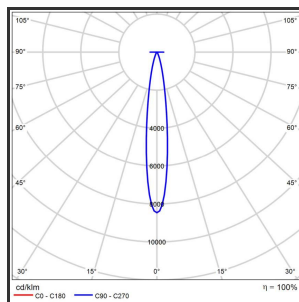

HELI OCULI 108

Goud Powdercoated Grey 3000K/CRI80 15° on/off

Beamangle	15°	IP	IP33
CIE Flux Codes	99 99 100 100 100	Kleur	Aluminium
Colour Deviation (SDCM)	3 sdcM	Kleur 2	Goud
Colour Temperature	3000K	Led type	SMD
CRI	>90	Lumen Maintenance	L80B50 bij 100.000
Dim	Nee	Lumen/W	135lm/W
Dimensions	1080x35x35	Luminous flux of luminaire	1000lm
ENEC	Ja	Material Housing	Aluminium
Energy Efficiency Class	D	Material Lens/Reflector/Diffusor	PMMA
Forward Voltage	30V	Max. connected Load	2x5W
Frequency	50-60Hz	Mounting Type	Track
Glow Wire Test	650°C	PF	0,98
IK	07	Protection Class	I
Input current	350mA	UGR	<16
		Voltage	220-240V