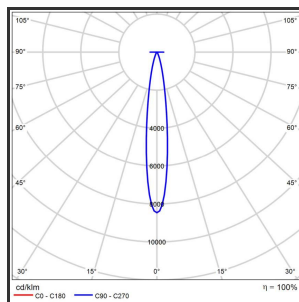

HELI OCULI 108

Goud blinkend Powdercoated Grey 3000K/CRI80 15° on/off

Beamangle	15°	IP	IP33
CIE Flux Codes	99 99 100 100 100	Kleur	Aluminium
Colour Deviation (SDCM)	3 sdcM	Kleur 2	Blinkend Goud
Colour Temperature	3000K	Led type	SMD
CRI	>90	Lumen Maintenance	L80B50 bij 100.000
Dim	Nee	Lumen/W	135lm/W
Dimensions	1080x35x35	Luminous flux of luminaire	1000lm
ENEC	Ja	Material Housing	Aluminium
Energy Efficiency Class	D	Material Lens/Reflector/Diffusor	PMMA
Forward Voltage	30V	Max. connected Load	2x5W
Frequency	50-60Hz	Mounting Type	Track
Glow Wire Test	650°C	PF	0,98
IK	07	Protection Class	I
Input current	350mA	UGR	<16
		Voltage	220-240V