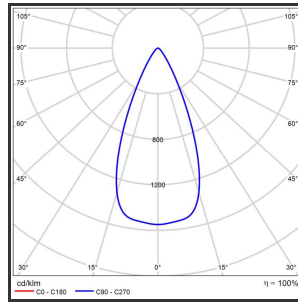

# HELI OCULI 108

Goud Powdercoated Grey 4000K/CRI80 45° Dali

Beamangle	45°	IP	IP33
CIE Flux Codes	99 99 100 100 100	Kleur	Aluminium
Colour Deviation (SDCM)	3 sdcM	Kleur 2	Goud
Colour Temperature	4000K	Led type	SMD
CRI	>90	Lumen Maintenance	L80B50 bij 100.000
Dim	Dali	Lumen/W	135lm/W
Dimensions	1080x35x35	Luminous flux of luminaire	1000lm
ENEC	Ja	Material Housing	Aluminium
Energy Efficiency Class	D	Material Lens/Reflector/Diffusor	PMMA
Forward Voltage	30V	Max. connected Load	2x5W
Frequency	50-60Hz	Mounting Type	Track
Glow Wire Test	650°C	PF	0,98
IK	07	Protection Class	I
Input current	350mA	UGR	<16
		Voltage	220-240V