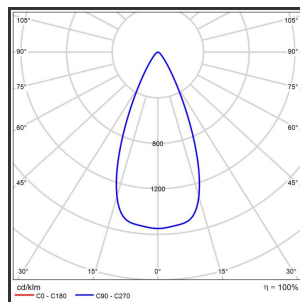

HELI OCULI 108

Goud blinkend Powdercoated Grey 4000K/CRI80 45° Dali

Beamangle	45°	IP	IP33
CIE Flux Codes	99 99 100 100 100	Kleur	Aluminium
Colour Deviation (SDCM)	3 sdcM	Kleur 2	Blinkend Goud
Colour Temperature	4000K	Led type	SMD
CRI	>90	Lumen Maintenance	L80B50 bij 100.000
Dim	Dali	Lumen/W	135lm/W
Dimensions	1080x35x35	Luminous flux of luminaire	1000lm
ENEC	Ja	Material Housing	Aluminium
Energy Efficiency Class	D	Material Lens/Reflector/Diffusor	PMMA
Forward Voltage	30V	Max. connected Load	2x5W
Frequency	50-60Hz	Mounting Type	Track
Glow Wire Test	650°C	PF	0,98
IK	07	Protection Class	I
Input current	350mA	UGR	<16
		Voltage	220-240V