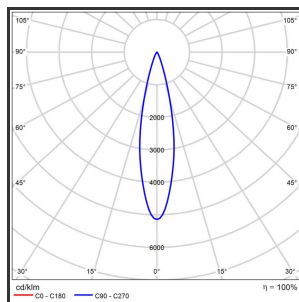

# HELI OCULI 108

Aluminium 9005 4000K/CR180 25° Dali

|                         |                   |                                  |                    |
|-------------------------|-------------------|----------------------------------|--------------------|
| Beamangle               | 25°               | IP                               | IP33               |
| CIE Flux Codes          | 99 99 100 100 100 | Kleur                            | Aluminium          |
| Colour Deviation (SDCM) | 3 sdcM            | Kleur 2                          | RAL9005            |
| Colour Temperature      | 4000K             | Led type                         | SMD                |
| CRI                     | >90               | Lumen Maintenance                | L80B50 bij 100.000 |
| Dim                     | Dali              | Lumen/W                          | 135lm/W            |
| Dimensions              | 1080x35x35        | Luminous flux of luminaire       | 1000lm             |
| ENEC                    | Ja                | Material Housing                 | Aluminium          |
| Energy Efficiency Class | D                 | Material Lens/Reflector/Diffusor | PMMA               |
| Forward Voltage         | 30V               | Max. connected Load              | 2x5W               |
| Frequency               | 50-60Hz           | Mounting Type                    | Track              |
| Glow Wire Test          | 650°C             | PF                               | 0,98               |
| IK                      | 07                | Protection Class                 | I                  |
| Input current           | 350mA             | UGR                              | <16                |
|                         |                   | Voltage                          | 220-240V           |